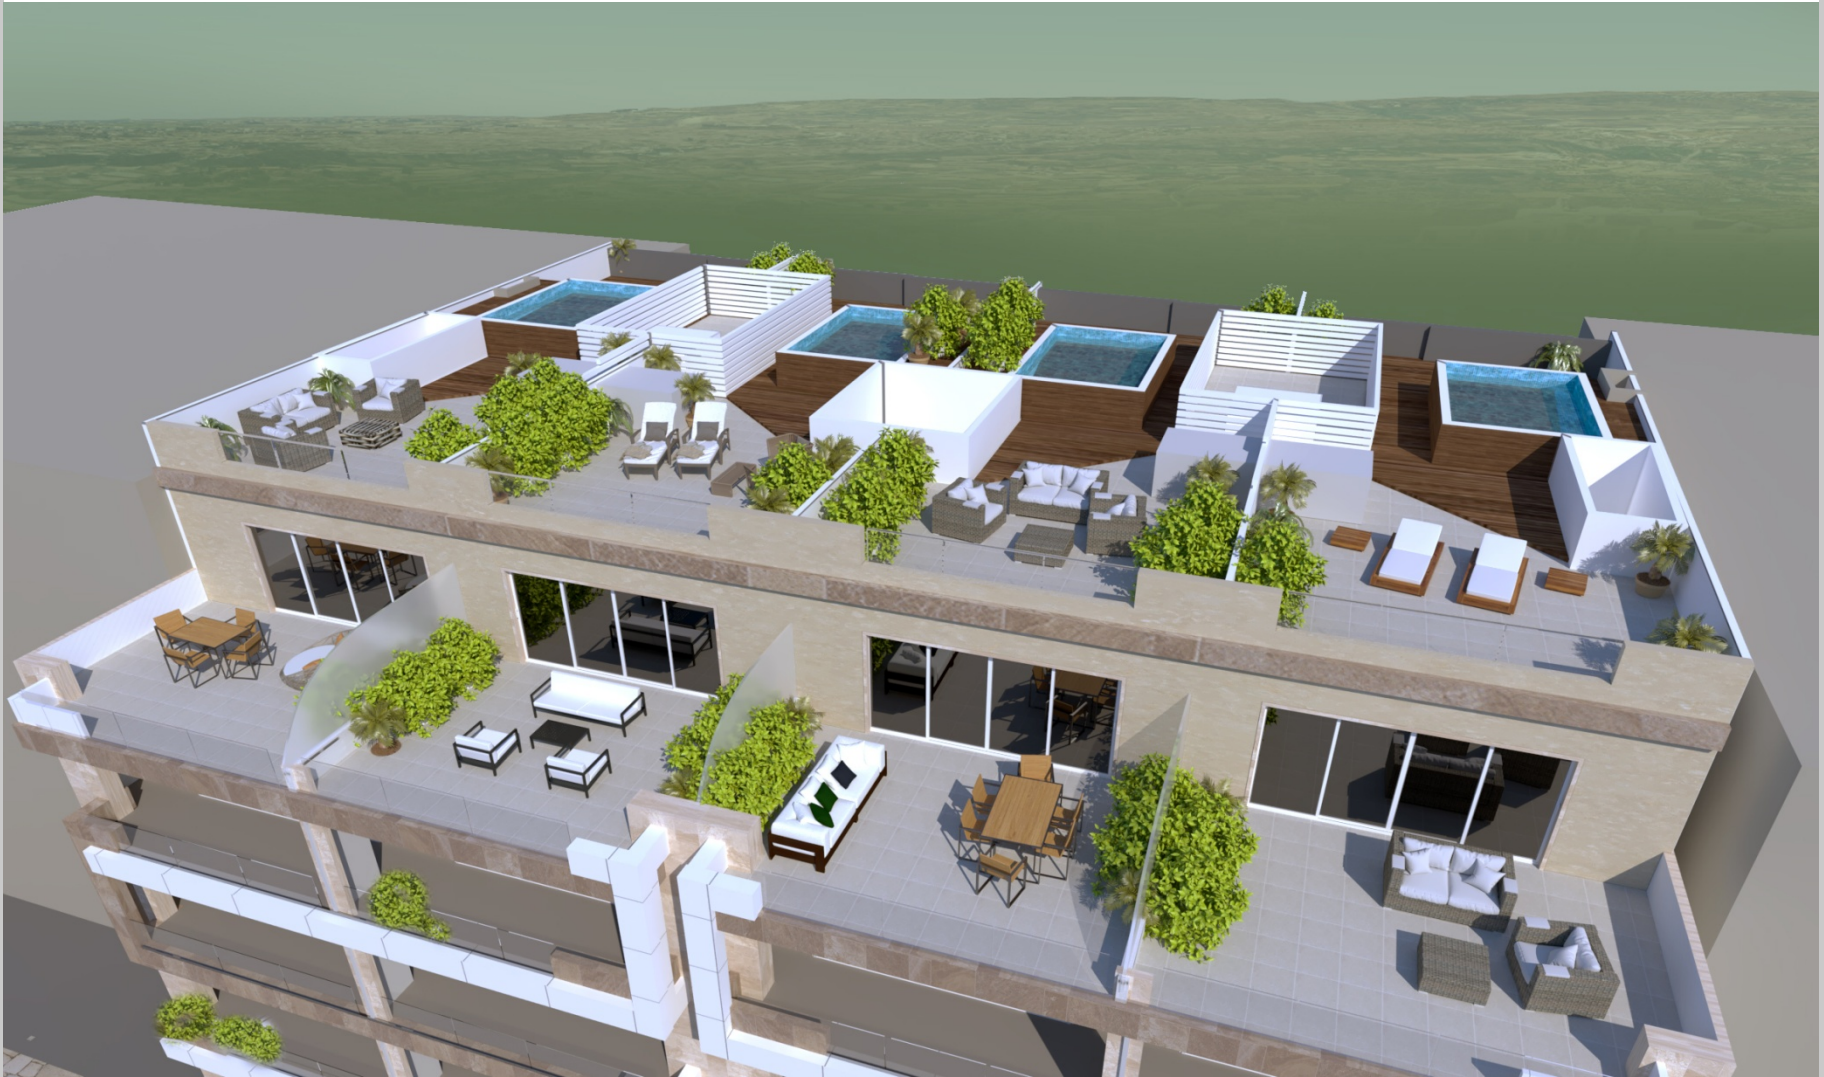

HORIZON

luxury residence

MELLIEHA

Location at Mellieha

Main Street
Triq il-kbira, Mellieha

HORIZON
luxury residence
MELLIEHA

Interior & Exterior Specifications

- Flooring - polished gres Tiles - Budget of €23.00 per square meter
 - Gres tile skirting including Laying
- 3 Complete Bathrooms (apartments) 2 Bathrooms (penthouses) and Tiles. Budget of €1500.00 each for tile and fixtures - Laying and Installation by Developer
- Solid Interior Doors. Budget of €500.00 each Door including Installation
 - Intercom with camera
- White Aluminium External Apertures with Thermal break fitted with Double Glazed Argon filled UV Glass with Insect Screen. Lift and slide doors on the facade
 - Balcony with glass and stainless-steel railing
- Marble / Tile and Silicato on facade, insulation on the external front wall of the apartment and penthouse
 - Plumbing and Electrical Installation
 - 300 Ltr Water Tank complete with pump installed in the basement
 - Professionally designed common areas with granite / marble stairs and emergency lights
 - Six person Lift
 - Electricity & Water Meter to be paid by the buyer
- 60 Electrical Points including A/C & Telephone Points (3 *Bedroom Apartment*)
 - AAA+ Inverter Air Condition with Hi-walls units in Bedrooms & Open Plan
 - Penthouses including Roof Garden with Pool

Proposed Roof Garden

Area: c 134.5 m²

External View

External View

External View-Night view

HORIZON
luxury residence
MELLIEHA

External View

View from the Penthouse Level

View from the Roof Garden

Basement

Basement

Open Plan

Open Plan

HORIZON
luxury residence
MELLIEHA

Open Plan

HORIZON
luxury residence
MELLIEHA