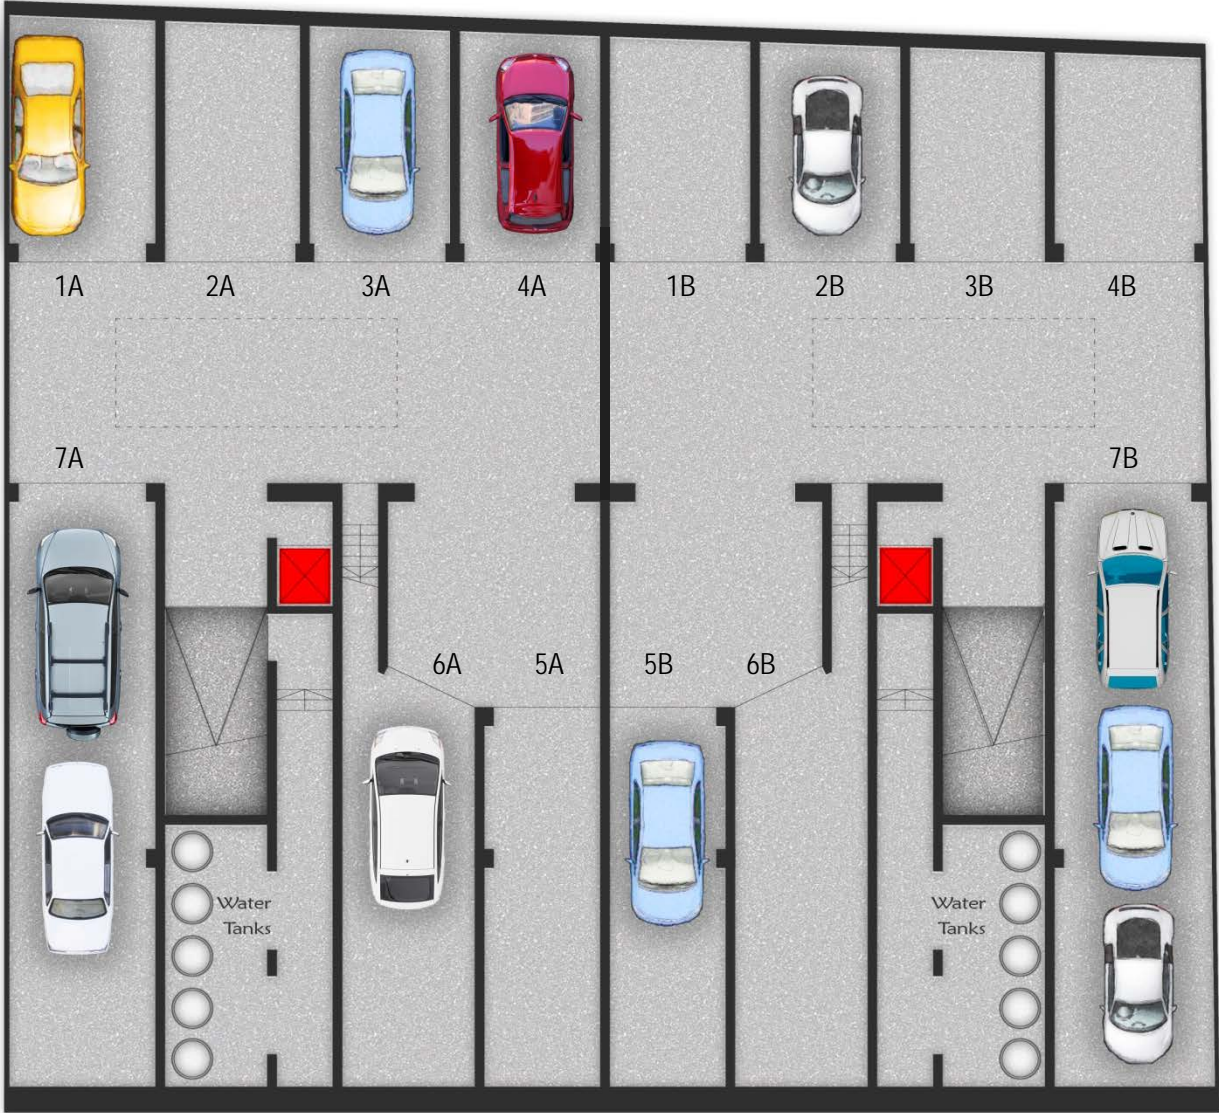

HORIZON

luxury residence

MELLIEHA

Location at Mellieha

Main Street
Triq il-kbira, Mellieha

HORIZON
luxury residence
MELLIEHA

Interior & Exterior Specifications

- Flooring - polished gres Tiles - Budget of €23.00 per square meter
 - Gres tile skirting including Laying
- 3 Complete Bathrooms (apartments) 2 Bathrooms (penthouses) and Tiles. Budget of €1500.00 each for tile and fixtures - Laying and Installation by Developer
- Solid Interior Doors. Budget of €500.00 each Door including Installation
 - Intercom with camera
- White Aluminium External Apertures with Thermal break fitted with Double Glazed Argon filled UV Glass with Insect Screen. Lift and slide doors on the facade
 - Balcony with glass and stainless-steel railing
- Marble / Tile and Silicato on facade, insulation on the external front wall of the apartment and penthouse
 - Plumbing and Electrical Installation
 - 300 Ltr Water Tank complete with pump installed in the basement
 - Professionally designed common areas with granite / marble stairs and emergency lights
 - Six person Lift
 - Electricity & Water Meter to be paid by the buyer
- 60 Electrical Points including A/C & Telephone Points (3 *Bedroom Apartment*)
 - AAA+ Inverter Air Condition with Hi-walls units in Bedrooms & Open Plan
 - Penthouses including Roof Garden with Pool

Basement Level

Ground Level

Proposed Typical Floor

Int. Area : c 166.5 m²
Ext. Area: c 25 m²

 3
 3

HORIZON
luxury residence
MELLIEHA

Proposed Typical Floor

Int. Area : c 166.5 m²
Ext. Area: c 25 m²

 3
 3

HORIZON
luxury residence
MELLIEHA

Proposed Typical Floor

Int. Area : c 166.5 m²
Ext. Area: c 25 m²

HORIZON
luxury residence
MELLIEHA

Proposed Penthouses

Int. Area: c 134.5 m²
Ext. Area: c 42.8 m²

HORIZON
luxury residence
MELLIEHA

Proposed Roof Garden

Area: c 134.5 m²

External View

External View

External View-Night view

HORIZON
luxury residence
MELLIEHA

External View

View from the Penthouse Level