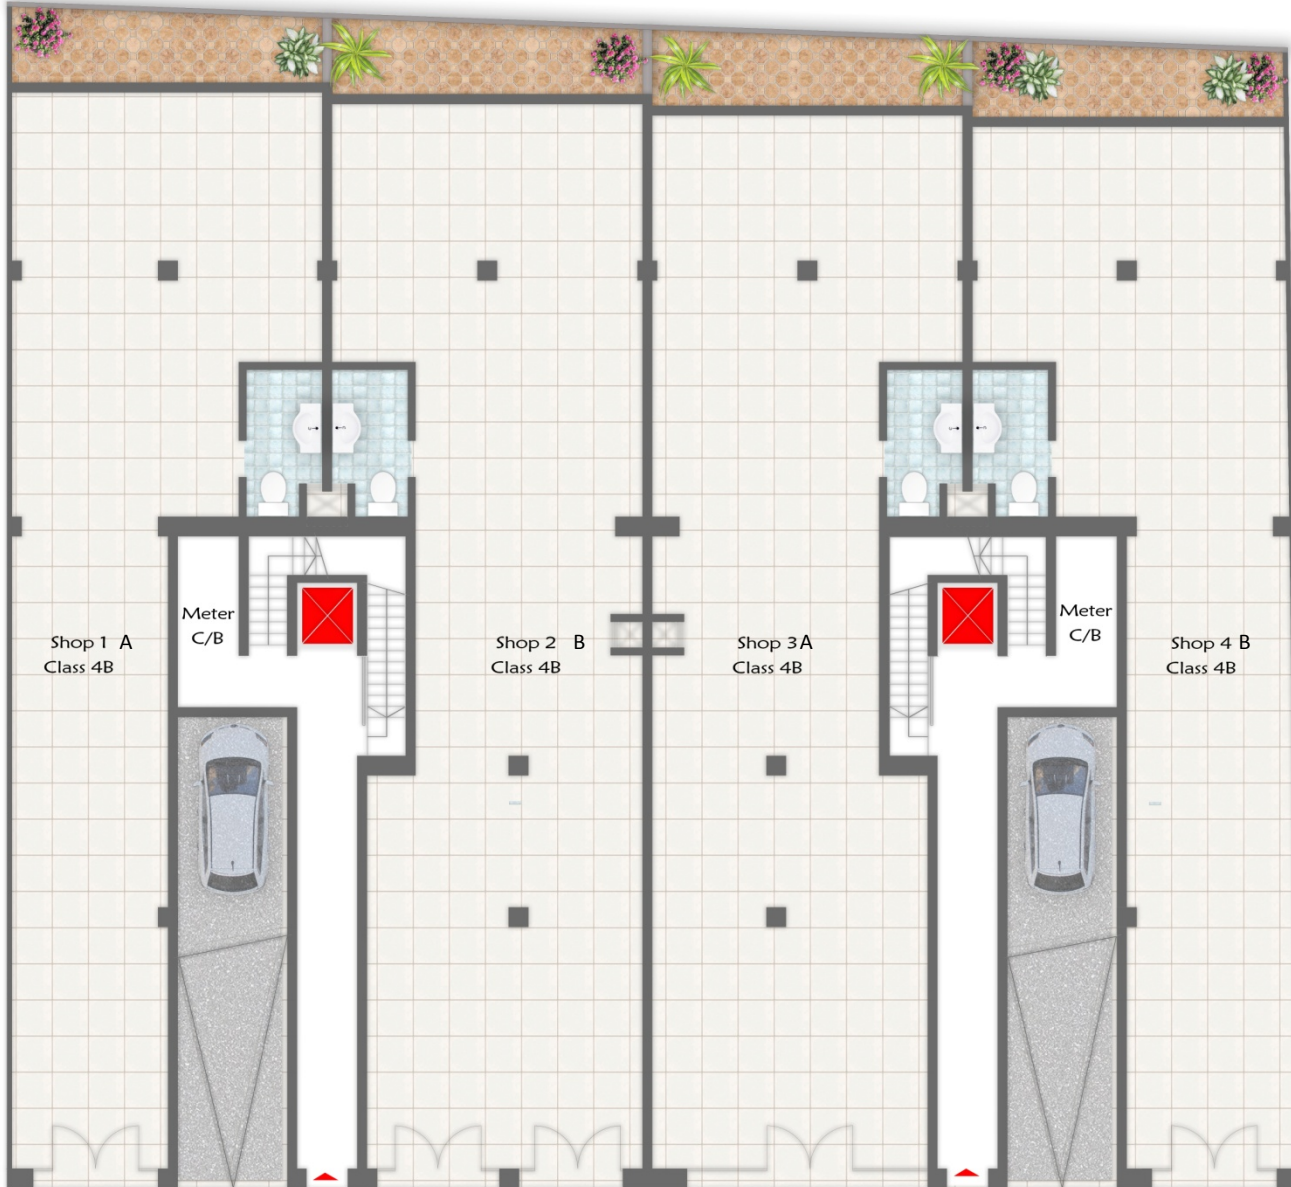

HORIZON

luxury residence

MELLIEHA

Location at Mellieha

Main Street
Triq il-kbira, Mellieha

HORIZON
luxury residence
MELLIEHA

Interior & Exterior Specifications

- Flooring - polished gres Tiles - Budget of €23.00 per square meter
 - Gres tile skirting including Laying
- 3 Complete Bathrooms (apartments) 2 Bathrooms (penthouses) and Tiles. Budget of €1500.00 each for tile and fixtures - Laying and Installation by Developer
- Solid Interior Doors. Budget of €500.00 each Door including Installation
 - Intercom with camera
- White Aluminium External Apertures with Thermal break fitted with Double Glazed Argon filled UV Glass with Insect Screen. Lift and slide doors on the facade
 - Balcony with glass and stainless-steel railing
- Marble / Tile and Silicato on facade, insulation on the external front wall of the apartment and penthouse
 - Plumbing and Electrical Installation
 - 300 Ltr Water Tank complete with pump installed in the basement
 - Professionally designed common areas with granite / marble stairs and emergency lights
 - Six person Lift
 - Electricity & Water Meter to be paid by the buyer
- 60 Electrical Points including A/C & Telephone Points (3 *Bedroom Apartment*)
 - AAA+ Inverter Air Condition with Hi-walls units in Bedrooms & Open Plan
 - Penthouses including Roof Garden with Pool

Basement Level

Ground Level

Proposed Typical Floor

Int. Area : c 166.5 m²
Ext. Area: c 25 m²

 3
 3

HORIZON
luxury residence
MELLIEHA

Proposed Typical Floor

Int. Area : c 166.5 m²
Ext. Area: c 25 m²

 3
 3

HORIZON
luxury residence
MELLIEHA

Proposed Typical Floor

Int. Area : c 166.5 m²
Ext. Area: c 25 m²

HORIZON
luxury residence
MELLIEHA

Proposed Penthouses

Int. Area: c 134.5 m²
Ext. Area: c 42.8 m²

HORIZON
luxury residence
MELLIEHA

Proposed Roof Garden

Area: c 134.5 m²

External View

External View

External View-Night view

HORIZON
luxury residence
MELLIEHA

External View

View from the Penthouse Level