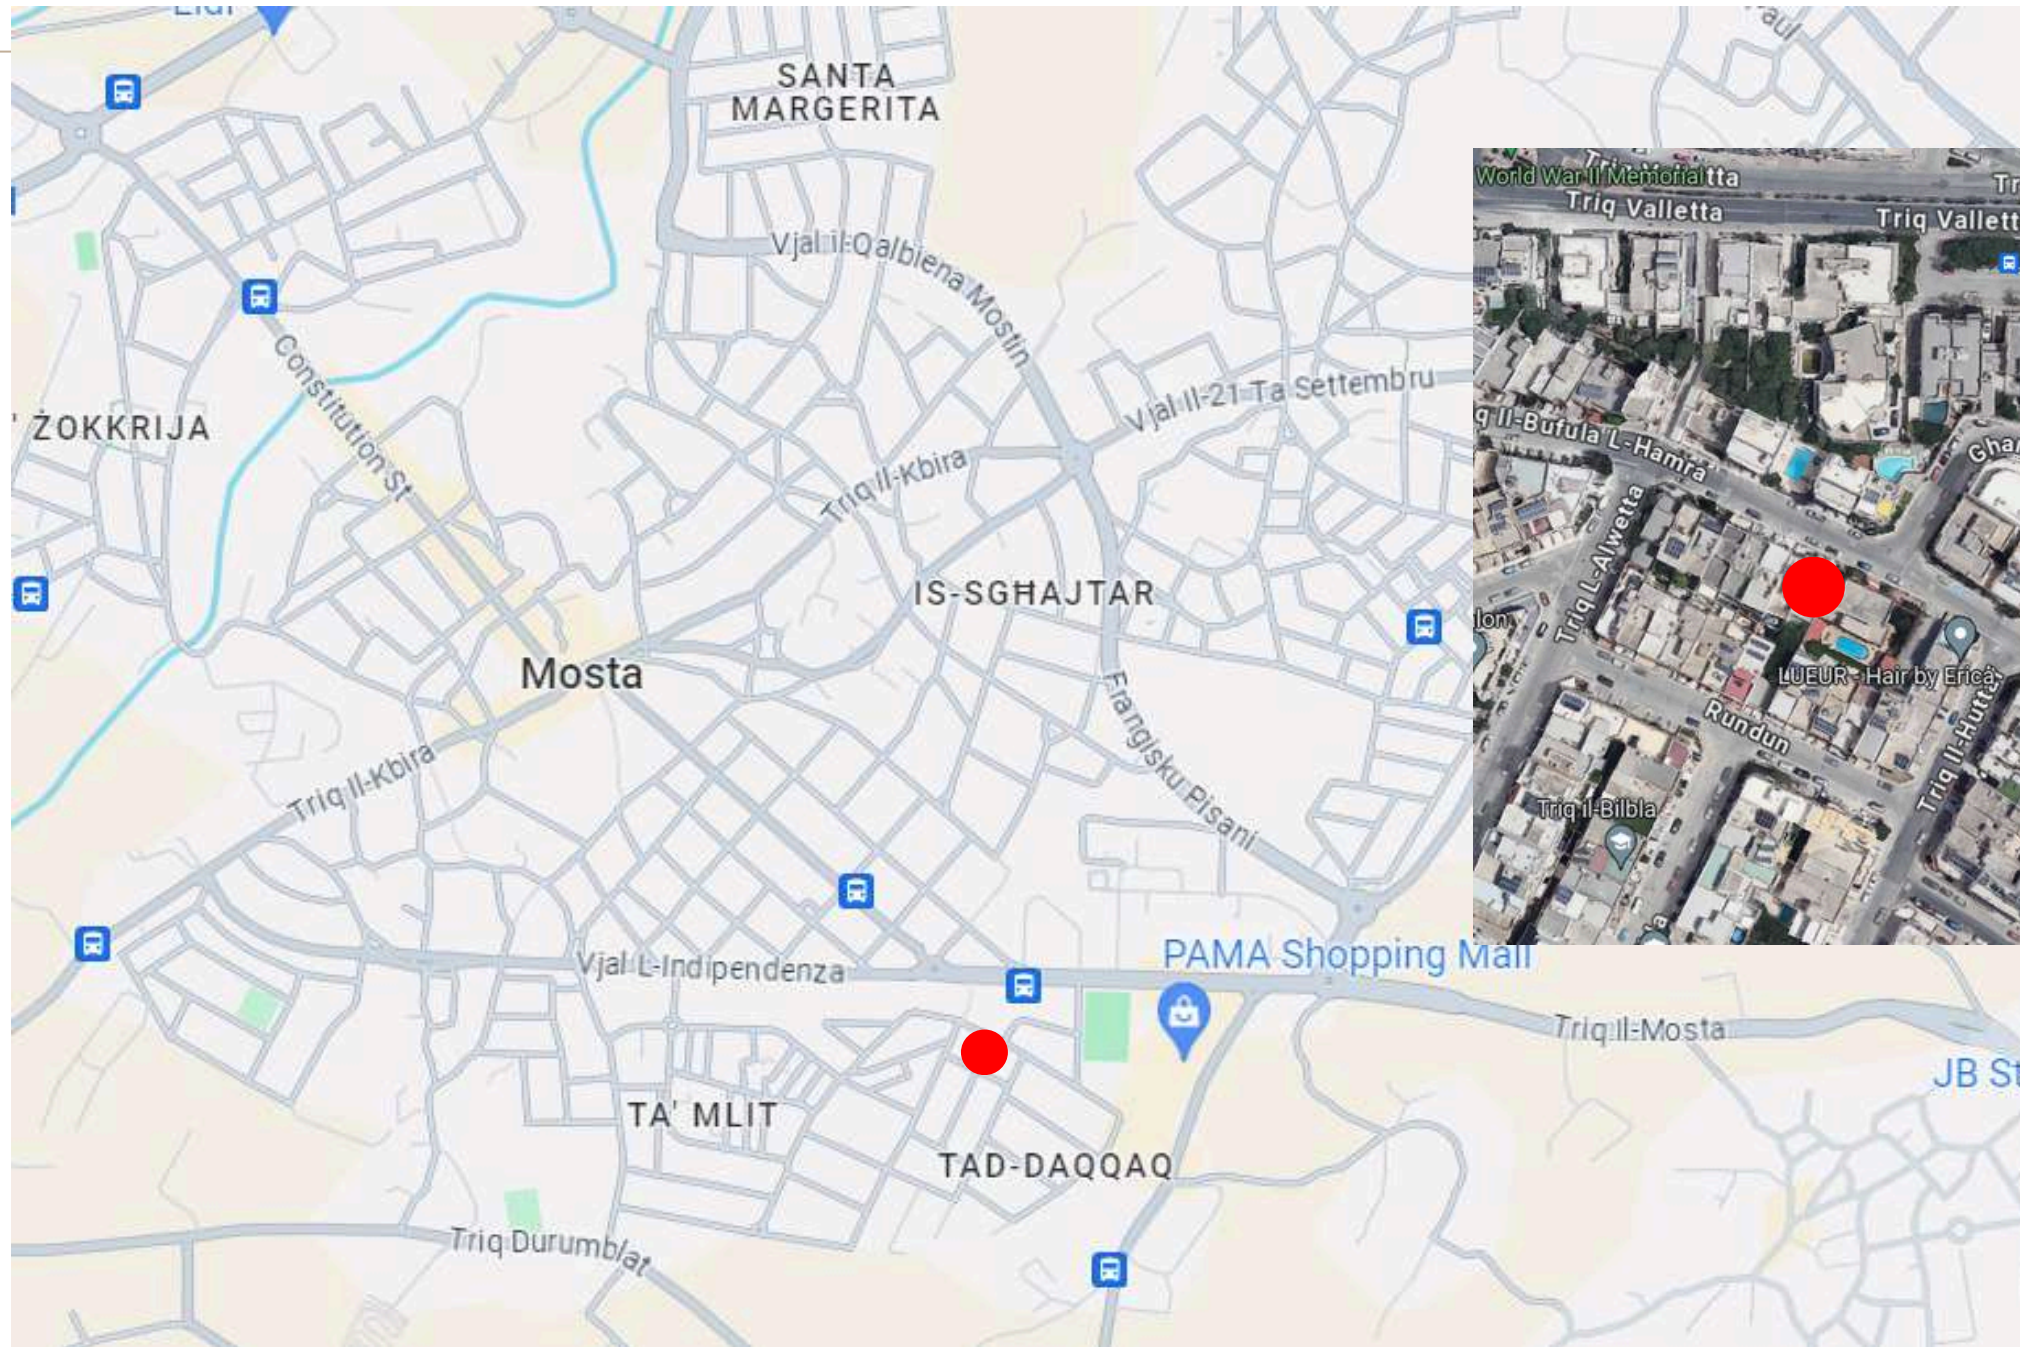

# La Solis Residence

*Triq il-Bufula Hamra  
Mosta*

Mob: 79444915 / 99492584